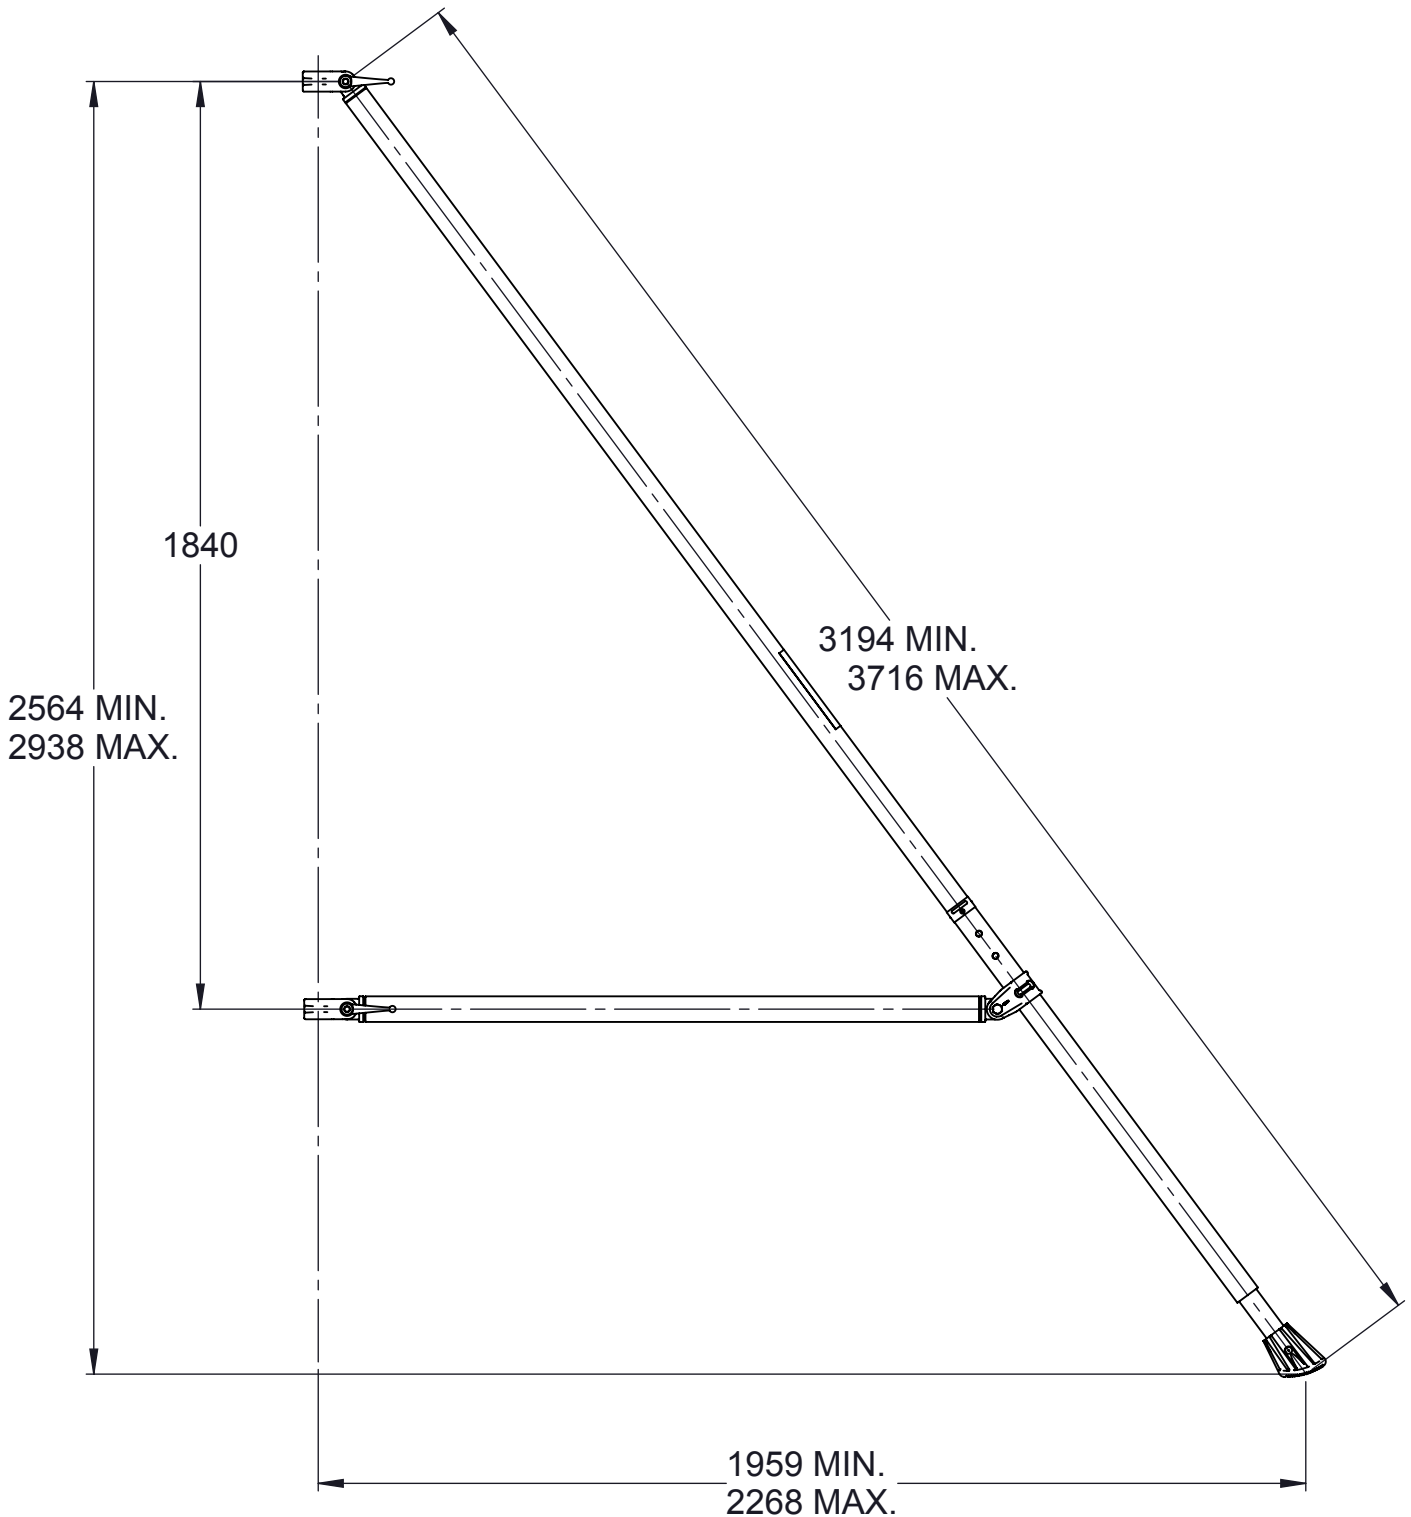

TECHNICAL SPECIFICATION

Note: All dimensions in mm unless otherwise stated

PART NO.	DESCRIPTION	WEIGHT
670401	SP4 - WITH SADDLE BLADE CLAMP	4.4kg

TECHNICAL SPECIFICATION

Note: All dimensions in mm unless otherwise stated

PART NO.	DESCRIPTION	WEIGHT
317513	SP7 - WITH SADDLE BLADE CLAMP	3.8kg

TECHNICAL SPECIFICATION

Note: All dimensions in mm unless otherwise stated

PART NO.	DESCRIPTION	WEIGHT
317514	SP7 - WITH UNIVERSAL CLAMP	4.0kg

TECHNICAL SPECIFICATION

Note: All dimensions in mm unless otherwise stated

PART NO.	DESCRIPTION	WEIGHT
318513	SP10 - WITH SADDLE BLADE CLAMP	8.8kg

TECHNICAL SPECIFICATION

Note: All dimensions in mm unless otherwise stated

PART NO.	DESCRIPTION	WEIGHT
318514	SP10 - WITH UNIVERSAL CLAMP	9.0kg

TECHNICAL SPECIFICATION

Note: All dimensions in mm unless otherwise stated

PART NO.	DESCRIPTION	WEIGHT
319513	SP15 - WITH SADDLE BLADE CLAMP	12.8kg