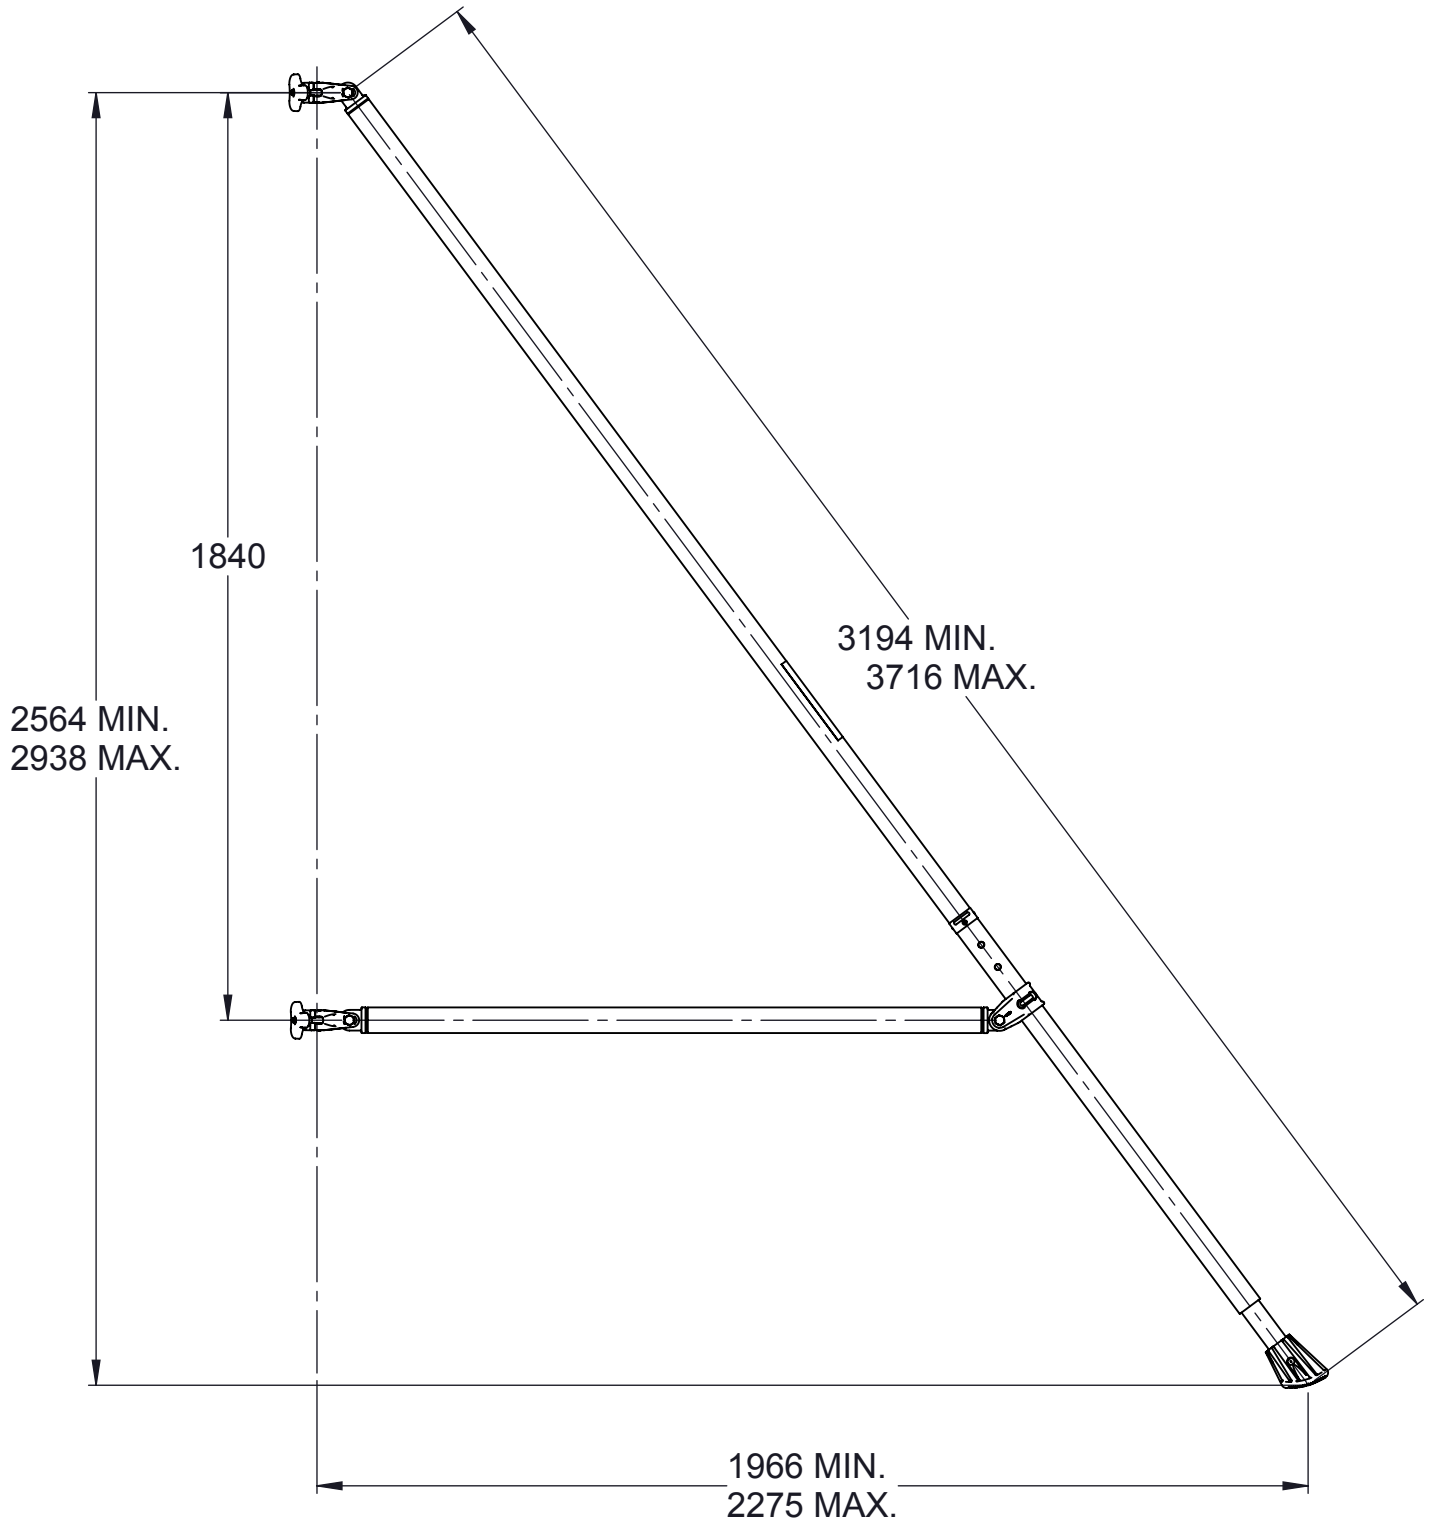

TECHNICAL SPECIFICATION

Note: All dimensions in mm unless otherwise stated

PART NO.	DESCRIPTION	WEIGHT
670401	SP4 - WITH SADDLE BLADE CLAMP	4.4kg

TECHNICAL SPECIFICATION

Note: All dimensions in mm unless otherwise stated

TECHNICAL SPECIFICATION

Note: All dimensions in mm unless otherwise stated

PART NO.	DESCRIPTION	WEIGHT
318513	SP10 - WITH SADDLE BLADE CLAMP	8.8kg

TECHNICAL SPECIFICATION

Note: All dimensions in mm unless otherwise stated

PART NO.	DESCRIPTION	WEIGHT
318514	SP10 - WITH UNIVERSAL CLAMP	9.0kg

TECHNICAL SPECIFICATION

Note: All dimensions in mm unless otherwise stated

PART NO.	DESCRIPTION	WEIGHT
319513	SP15 - WITH SADDLE BLADE CLAMP	12.8kg

TECHNICAL SPECIFICATION

Note: All dimensions in mm unless otherwise stated

PART NO.	DESCRIPTION	WEIGHT
319514	SP15 - WITH UNIVERSAL CLAMP	13.1kg