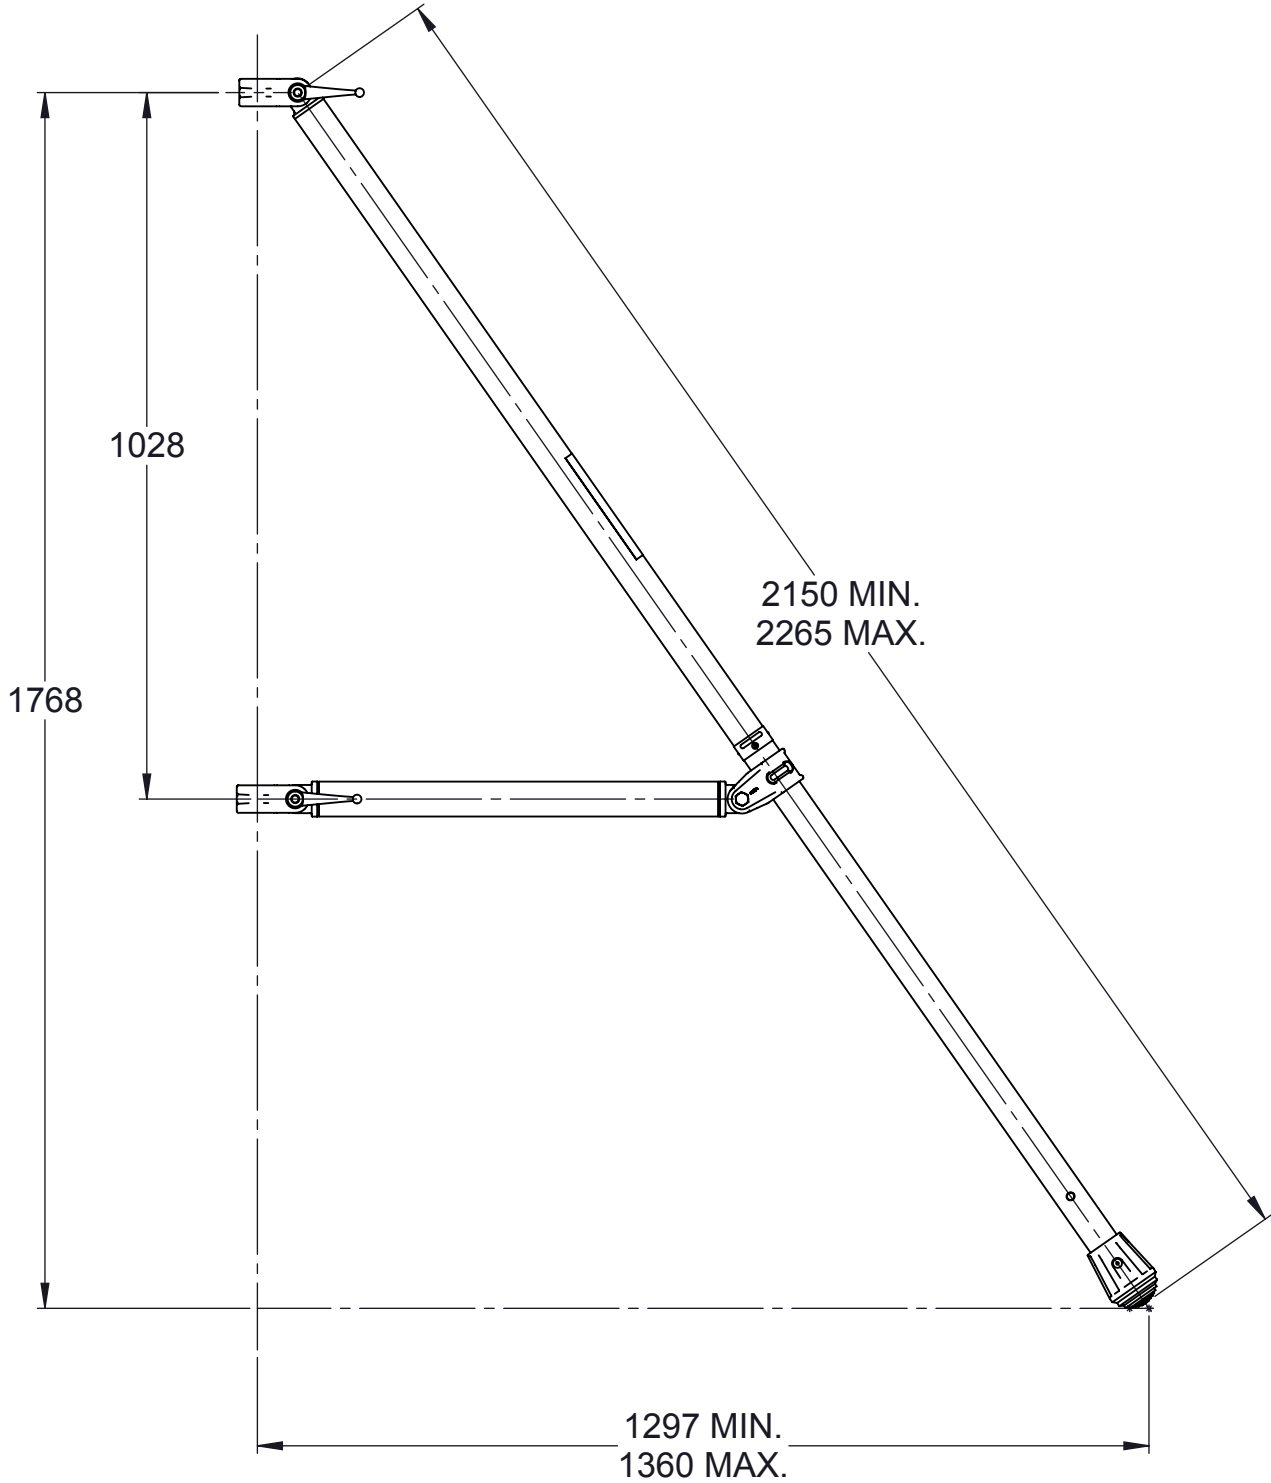

TECHNICAL SPECIFICATION

Note: All dimensions in mm unless otherwise stated

PART NO.	DESCRIPTION	WEIGHT
670401	SP4 - WITH SADDLE BLADE CLAMP	4.4kg

TECHNICAL SPECIFICATION

Note: All dimensions in mm unless otherwise stated

PART NO.	DESCRIPTION	WEIGHT
317513	SP7 - WITH SADDLE BLADE CLAMP	3.8kg

TECHNICAL SPECIFICATION

Note: All dimensions in mm unless otherwise stated

PART NO.	DESCRIPTION	WEIGHT
317514	SP7 - WITH UNIVERSAL CLAMP	4.0kg

TECHNICAL SPECIFICATION

Note: All dimensions in mm unless otherwise stated

PART NO.	DESCRIPTION	WEIGHT
318513	SP10 - WITH SADDLE BLADE CLAMP	8.8kg

TECHNICAL SPECIFICATION

Note: All dimensions in mm unless otherwise stated

PART NO.	DESCRIPTION	WEIGHT
318514	SP10 - WITH UNIVERSAL CLAMP	9.0kg

TECHNICAL SPECIFICATION

Note: All dimensions in mm unless otherwise stated

PART NO.	DESCRIPTION	WEIGHT
319513	SP15 - WITH SADDLE BLADE CLAMP	12.8kg