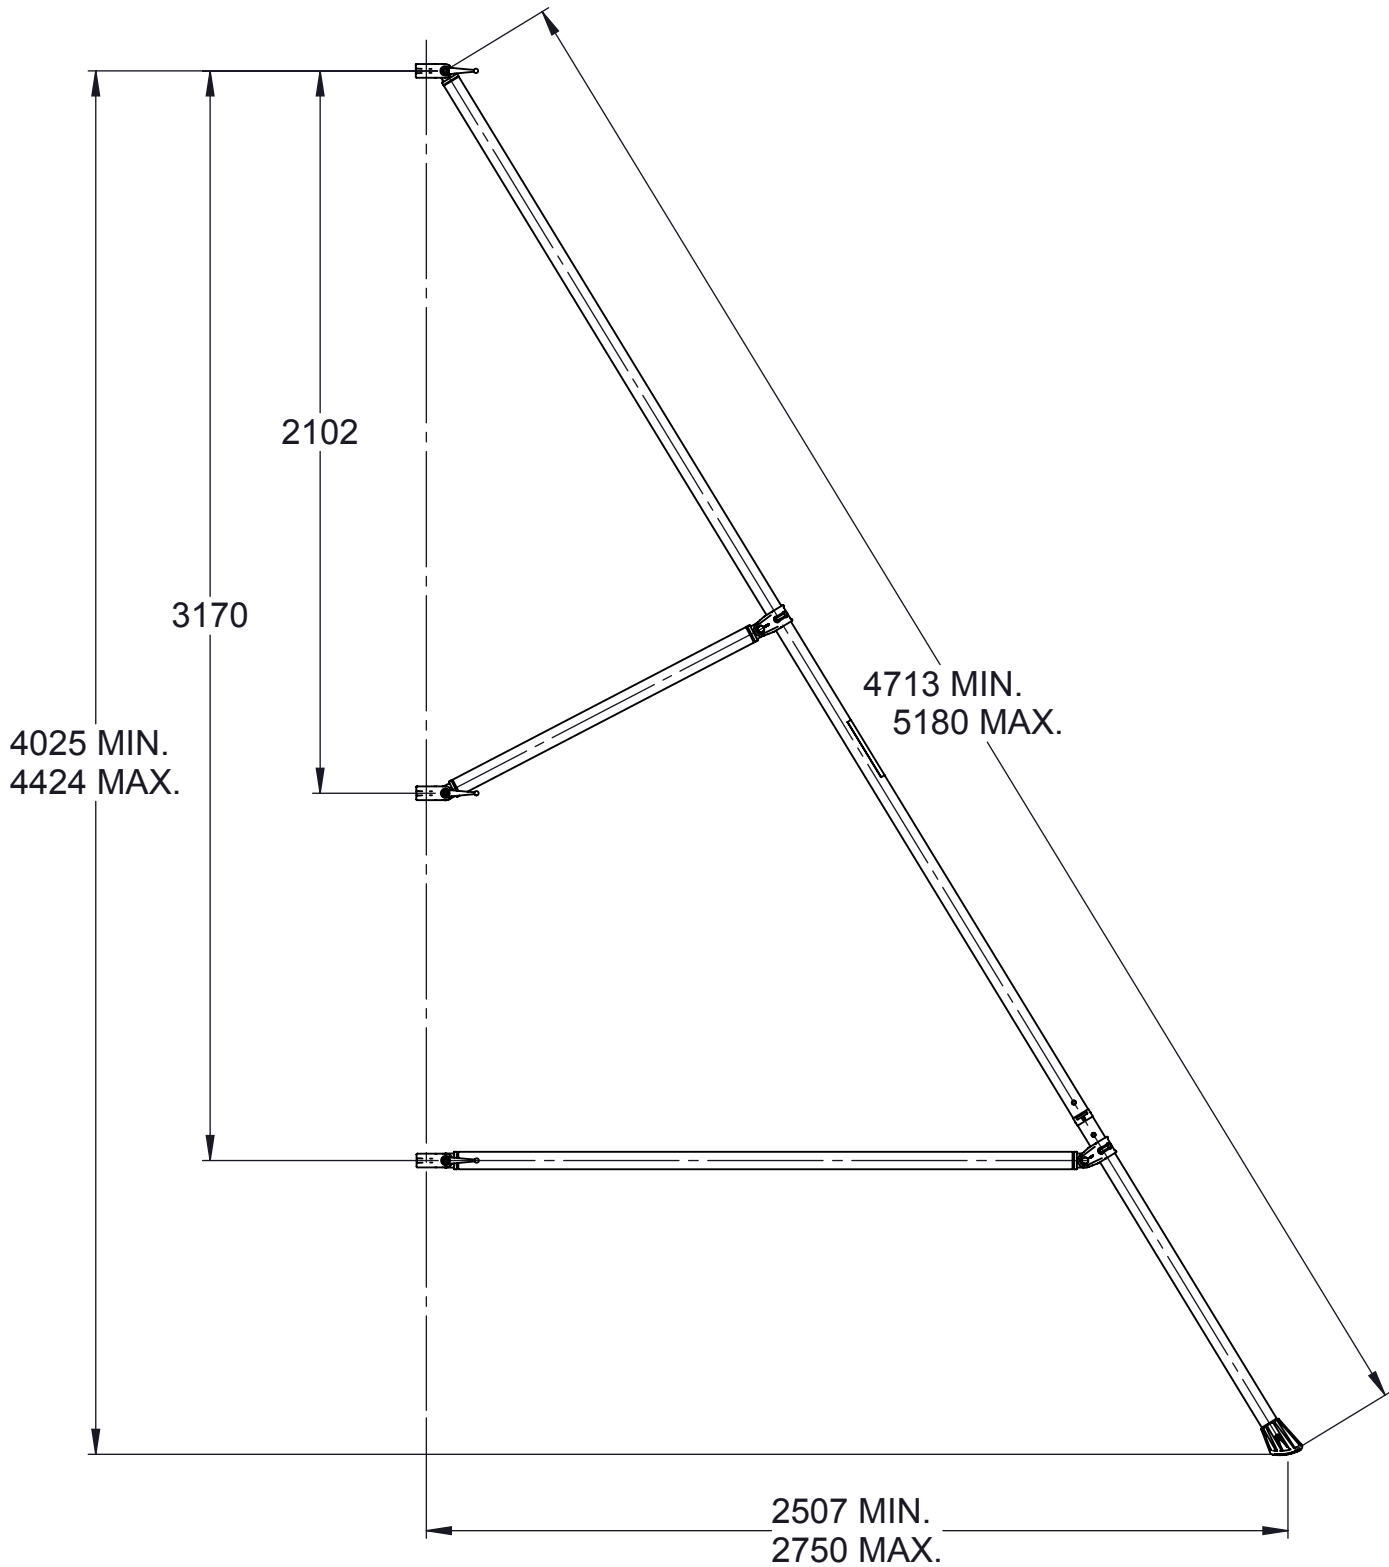

TECHNICAL SPECIFICATION

Note: All dimensions in mm unless otherwise stated

PART NO.	DESCRIPTION	WEIGHT
670401	SP4 - WITH SADDLE BLADE CLAMP	4.4kg

TECHNICAL SPECIFICATION

Note: All dimensions in mm unless otherwise stated

TECHNICAL SPECIFICATION

Note: All dimensions in mm unless otherwise stated

PART NO.	DESCRIPTION	WEIGHT
318513	SP10 - WITH SADDLE BLADE CLAMP	8.8kg

TECHNICAL SPECIFICATION

Note: All dimensions in mm unless otherwise stated

PART NO.	DESCRIPTION	WEIGHT
318514	SP10 - WITH UNIVERSAL CLAMP	9.0kg

TECHNICAL SPECIFICATION

Note: All dimensions in mm unless otherwise stated

PART NO.	DESCRIPTION	WEIGHT
319513	SP15 - WITH SADDLE BLADE CLAMP	12.8kg

TECHNICAL SPECIFICATION

Note: All dimensions in mm unless otherwise stated

PART NO.	DESCRIPTION	WEIGHT
319514	SP15 - WITH UNIVERSAL CLAMP	13.1kg