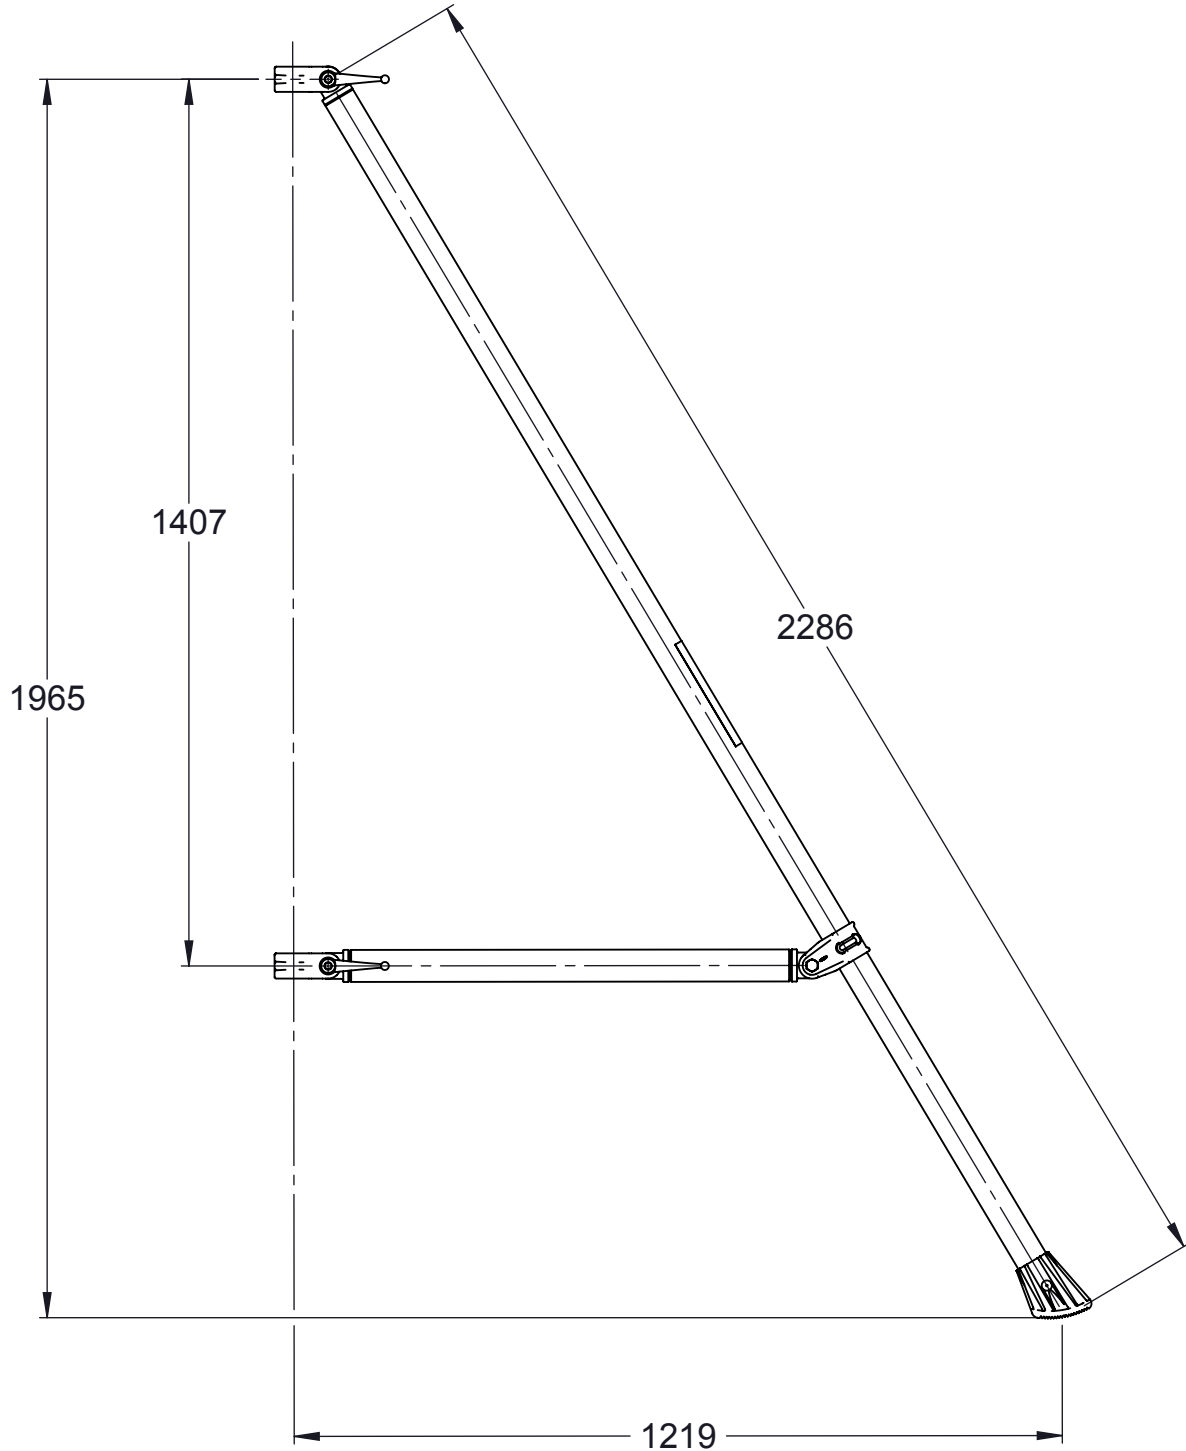

TECHNICAL SPECIFICATION

Note: All dimensions in mm unless otherwise stated

PART NO.	DESCRIPTION	WEIGHT
670401	SP4 - WITH SADDLE BLADE CLAMP	4.4kg

TECHNICAL SPECIFICATION

Note: All dimensions in mm unless otherwise stated

PART NO.	DESCRIPTION	WEIGHT
317513	SP7 - WITH SADDLE BLADE CLAMP	3.8kg

TECHNICAL SPECIFICATION

Note: All dimensions in mm unless otherwise stated

PART NO.	DESCRIPTION	WEIGHT
317514	SP7 - WITH UNIVERSAL CLAMP	4.0kg

TECHNICAL SPECIFICATION

Note: All dimensions in mm unless otherwise stated

PART NO.	DESCRIPTION	WEIGHT
318513	SP10 - WITH SADDLE BLADE CLAMP	8.8kg

TECHNICAL SPECIFICATION

Note: All dimensions in mm unless otherwise stated

PART NO.	DESCRIPTION	WEIGHT
318514	SP10 - WITH UNIVERSAL CLAMP	9.0kg

TECHNICAL SPECIFICATION

Note: All dimensions in mm unless otherwise stated

PART NO.	DESCRIPTION	WEIGHT
319513	SP15 - WITH SADDLE BLADE CLAMP	12.8kg