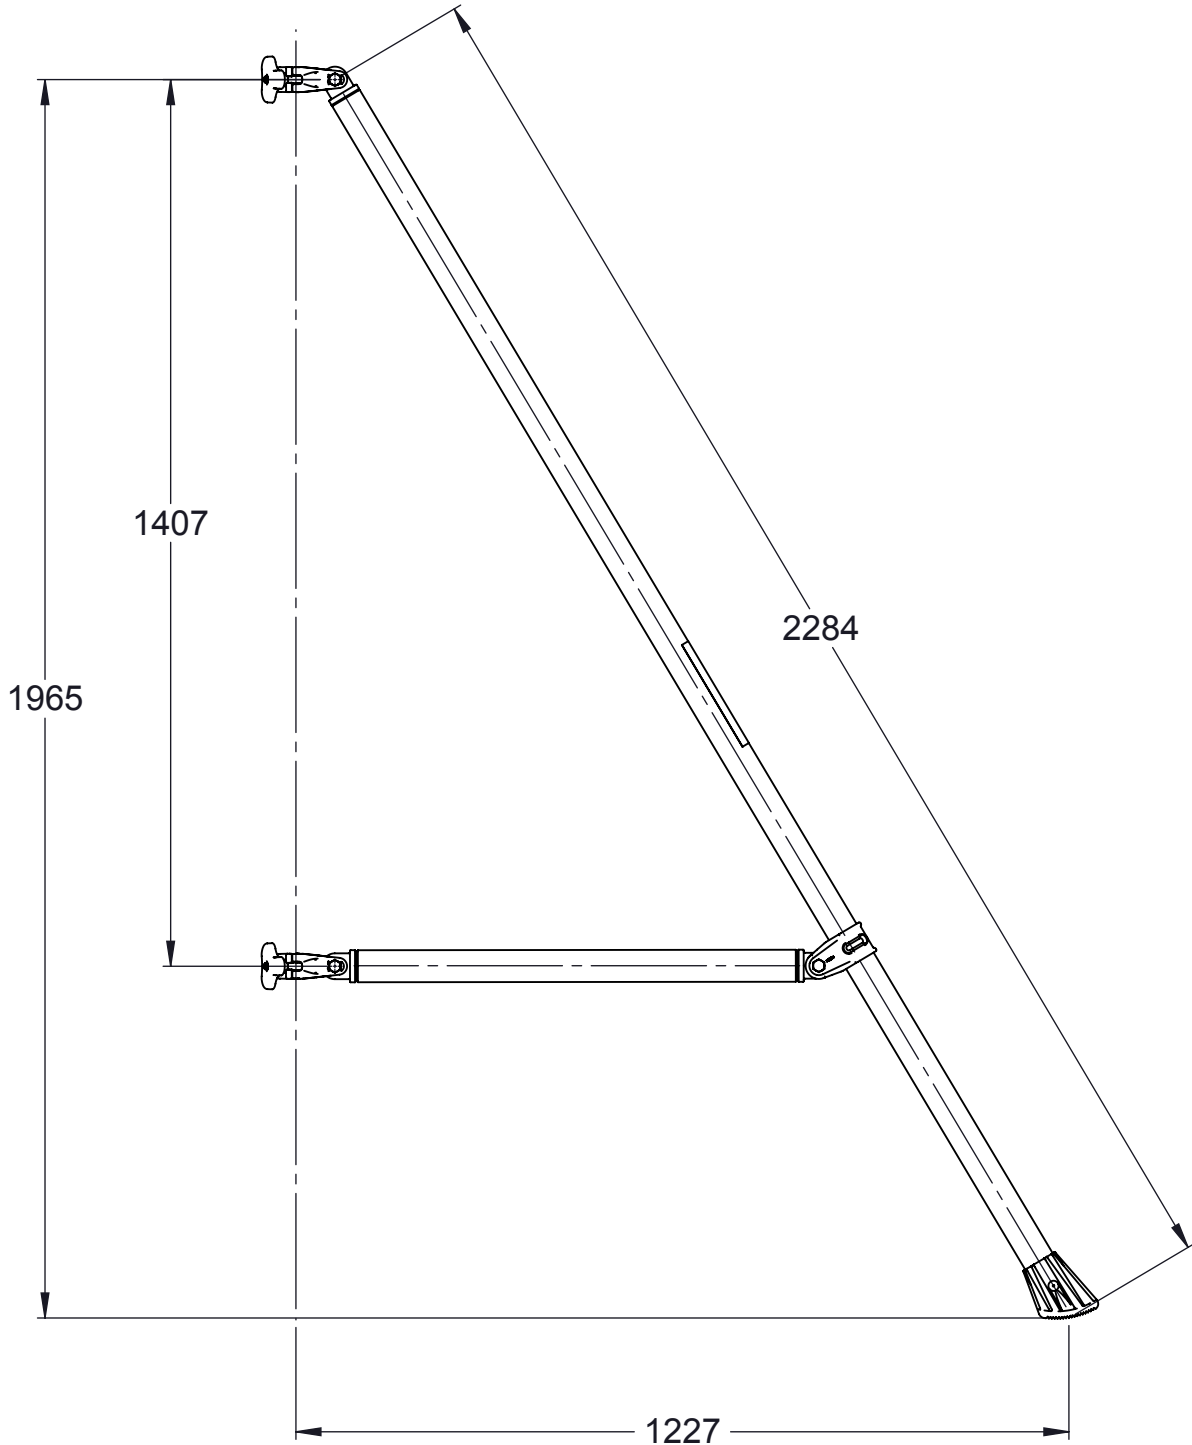

TECHNICAL SPECIFICATION

Note: All dimensions in mm unless otherwise stated

PART NO.	DESCRIPTION	WEIGHT
670401	SP4 - WITH SADDLE BLADE CLAMP	4.4kg

TECHNICAL SPECIFICATION

Note: All dimensions in mm unless otherwise stated

PART NO.	DESCRIPTION	WEIGHT
317513	SP7 - WITH SADDLE BLADE CLAMP	3.8kg

TECHNICAL SPECIFICATION

Note: All dimensions in mm unless otherwise stated

PART NO.	DESCRIPTION	WEIGHT
317514	SP7 - WITH UNIVERSAL CLAMP	4.0kg

TECHNICAL SPECIFICATION

Note: All dimensions in mm unless otherwise stated

PART NO.	DESCRIPTION	WEIGHT
318513	SP10 - WITH SADDLE BLADE CLAMP	8.8kg

TECHNICAL SPECIFICATION

Note: All dimensions in mm unless otherwise stated

PART NO.	DESCRIPTION	WEIGHT
318514	SP10 - WITH UNIVERSAL CLAMP	9.0kg

TECHNICAL SPECIFICATION

Note: All dimensions in mm unless otherwise stated

PART NO.	DESCRIPTION	WEIGHT
319513	SP15 - WITH SADDLE BLADE CLAMP	12.8kg