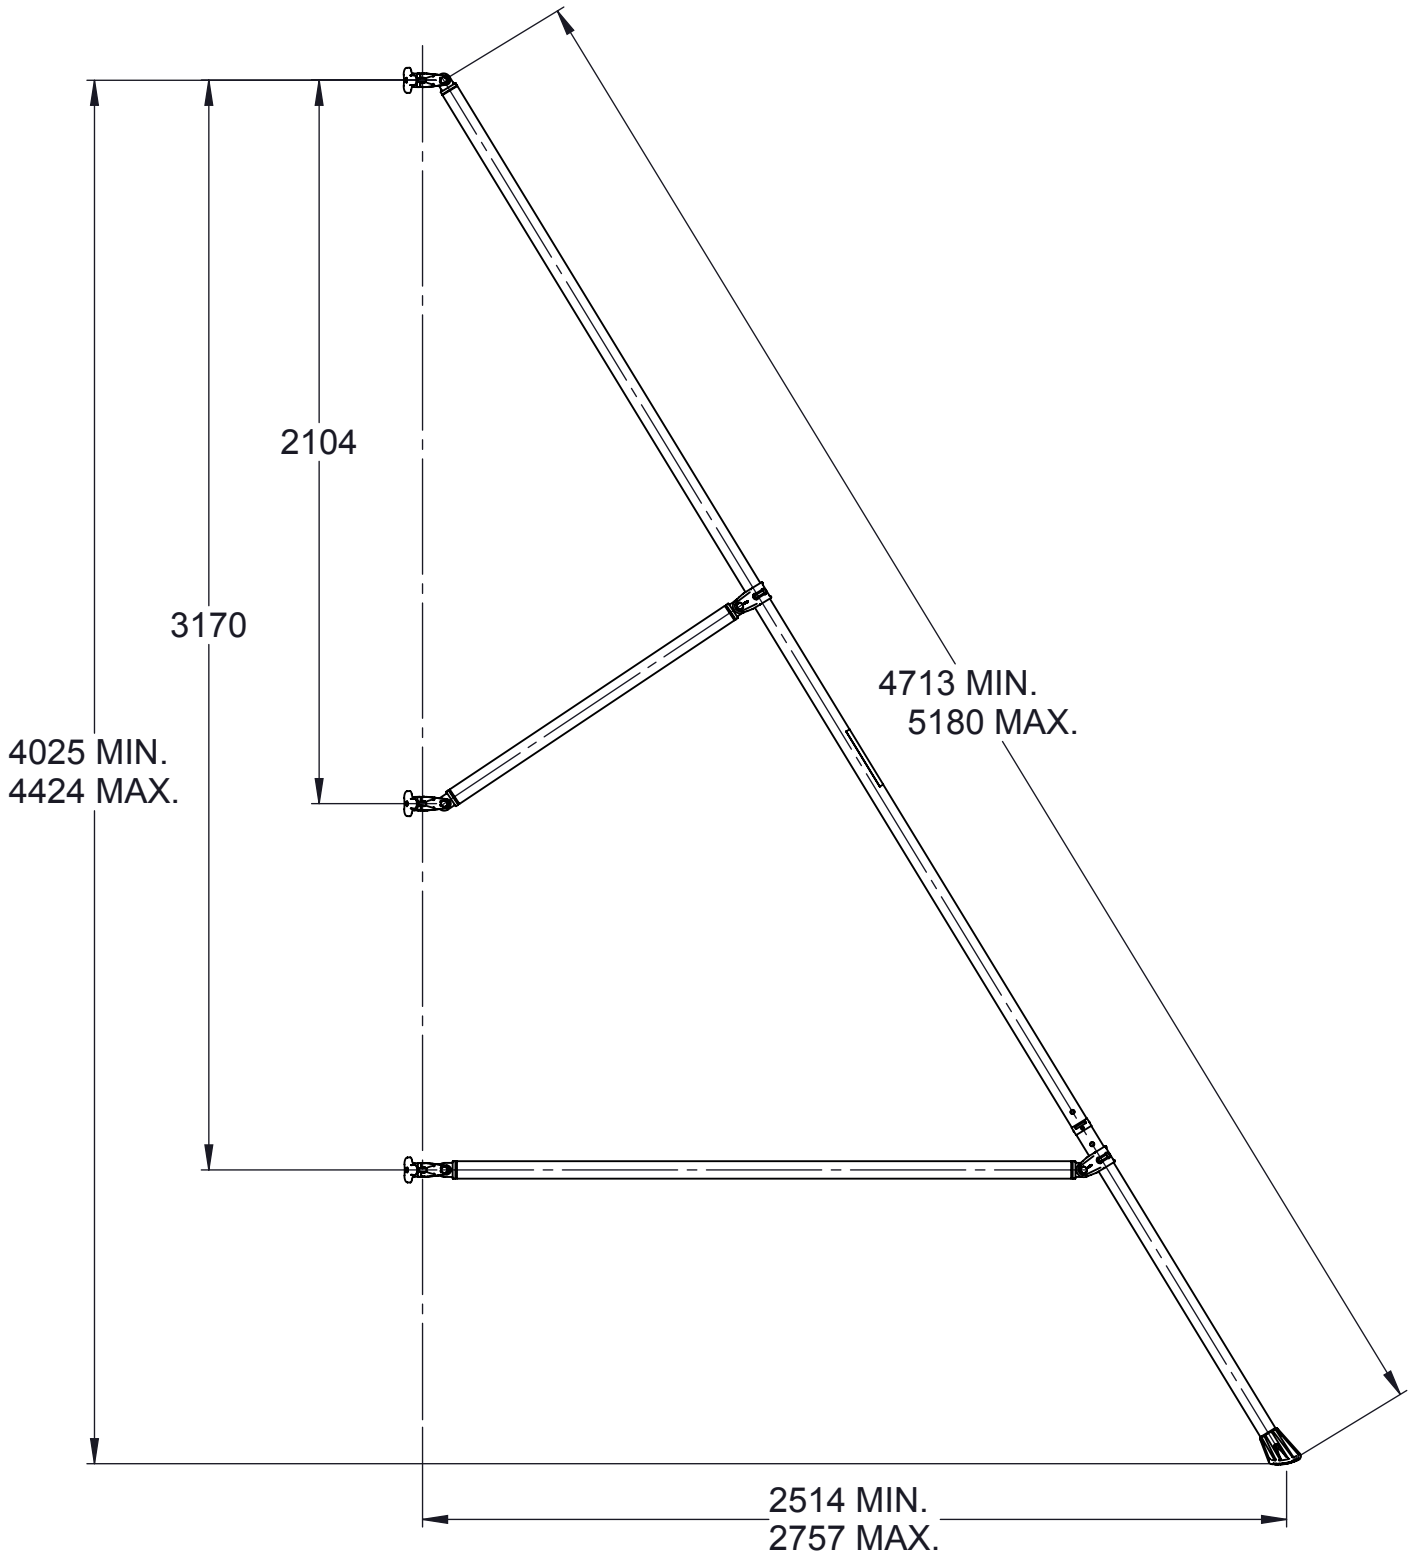

TECHNICAL SPECIFICATION

Note: All dimensions in mm unless otherwise stated

PART NO.	DESCRIPTION	WEIGHT
670401	SP4 - WITH SADDLE BLADE CLAMP	4.4kg

TECHNICAL SPECIFICATION

Note: All dimensions in mm unless otherwise stated

TECHNICAL SPECIFICATION

Note: All dimensions in mm unless otherwise stated

PART NO.	DESCRIPTION	WEIGHT
318513	SP10 - WITH SADDLE BLADE CLAMP	8.8kg

TECHNICAL SPECIFICATION

Note: All dimensions in mm unless otherwise stated

PART NO.	DESCRIPTION	WEIGHT
318514	SP10 - WITH UNIVERSAL CLAMP	9.0kg

TECHNICAL SPECIFICATION

Note: All dimensions in mm unless otherwise stated

PART NO.	DESCRIPTION	WEIGHT
319513	SP15 - WITH SADDLE BLADE CLAMP	12.8kg

TECHNICAL SPECIFICATION

Note: All dimensions in mm unless otherwise stated

PART NO.	DESCRIPTION	WEIGHT
319514	SP15 - WITH UNIVERSAL CLAMP	13.1kg